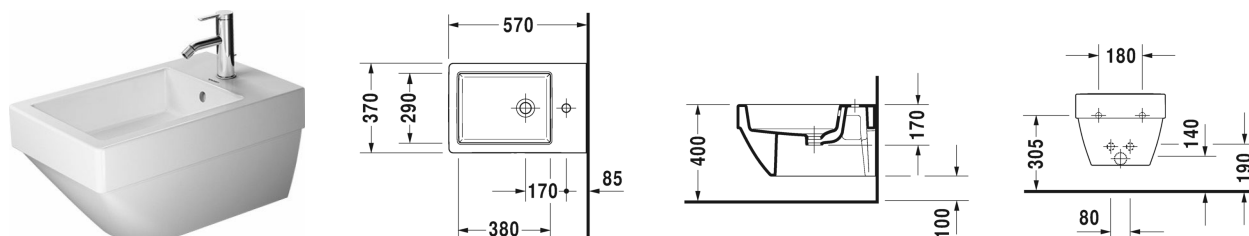

**Vero Air Bidet wall mounted # 2274150000**

| &lt; 370 mm &gt; |

Bidet wall mounted	Dimension	Weight	Order number
with overflow, with tap platform, Durafix included			
<b>Colors</b>			
00 White Alpin			
<b>Variant</b>			
	370 x 570 mm	20.000 kilogram	2274150000
<b>Infobox</b>			
Durafix for invisible fixation is included in delivery, If pre-wall carrier not used, the fixing # 006500 is recommended			
Sanitary ceramics with the special WonderGliss surface finish will remain clean and attractive-looking for a long time to come. When ordering WonderGliss please add a "1" as eleventh digit to the model number.			
<b>Accessory</b>			
Support bracket to be built in (distance 180 mm) Suitable for solid walls, for wall mounted bidet and wall mounted toilet			695200
Siphon for bidet with extended outlet pipe	1 1/4" mm	0.600 kilogram	005027
Fixing for wall mounted bidet and wall mounted toilet	Ø 12 x 180 mm	0.200 kilogram	006500